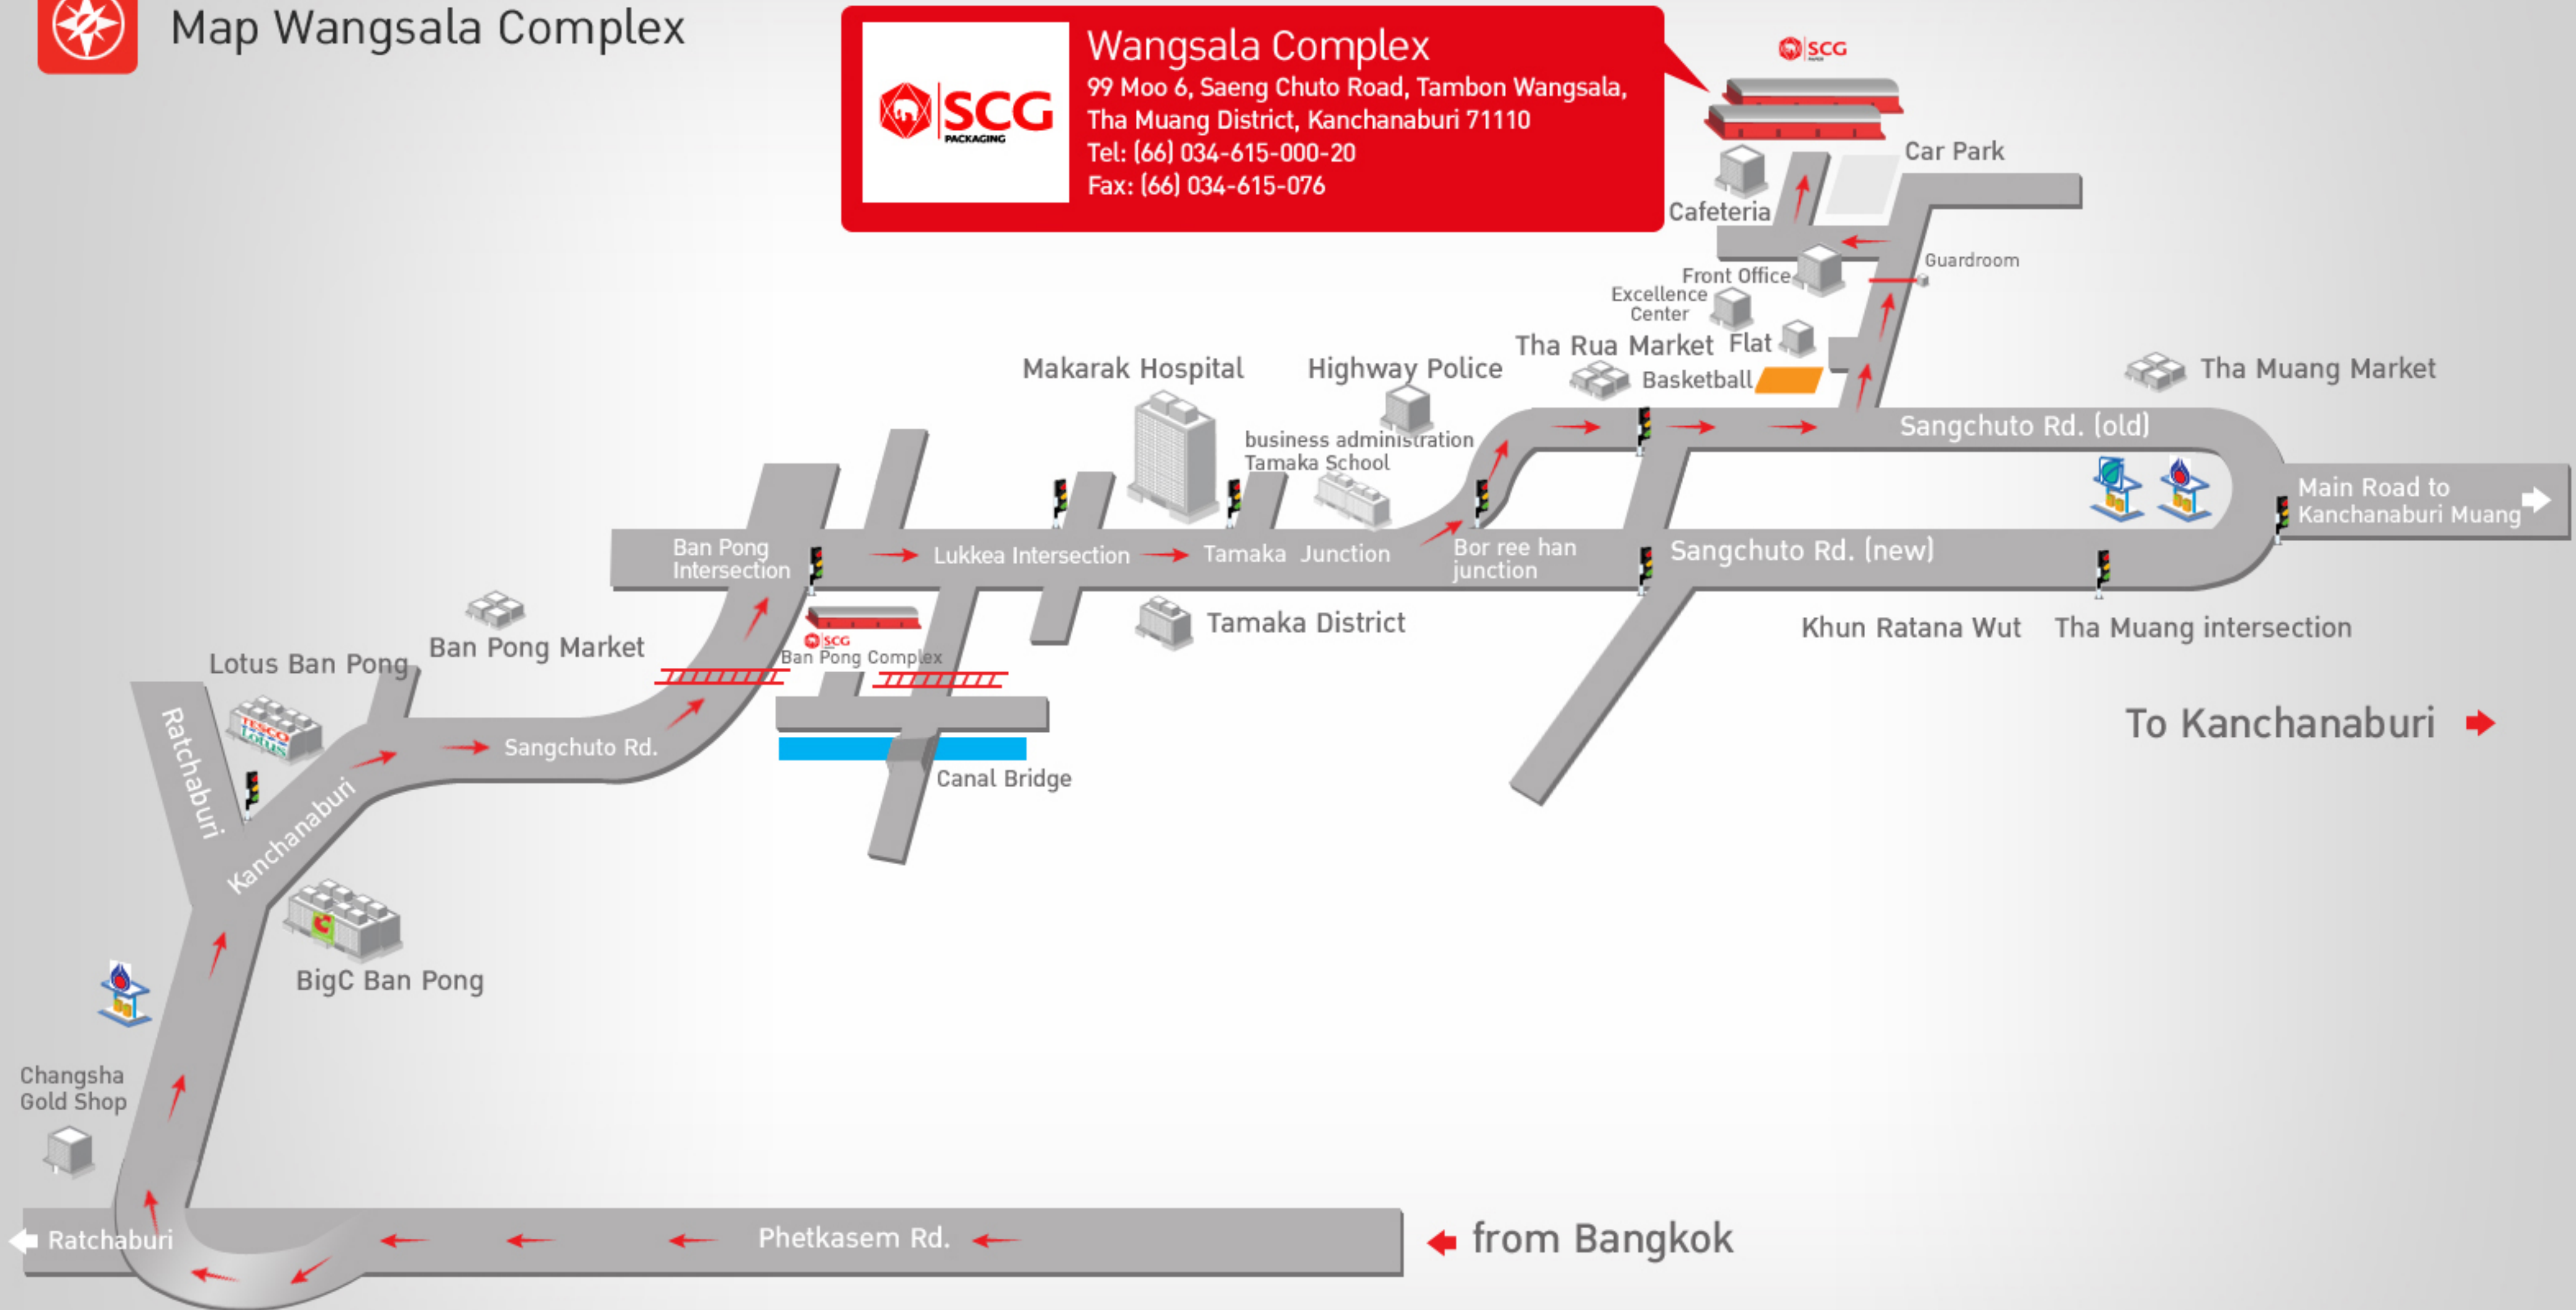

Map Wangsala Complex

Wangsala Complex

99 Moo 6, Saeng Chuto Road, Tambon Wangsala,
Tha Muang District, Kanchanaburi 71110
Tel: (66) 034-615-000-20
Fax: (66) 034-615-076

To Kanchanaburi →

← from Bangkok